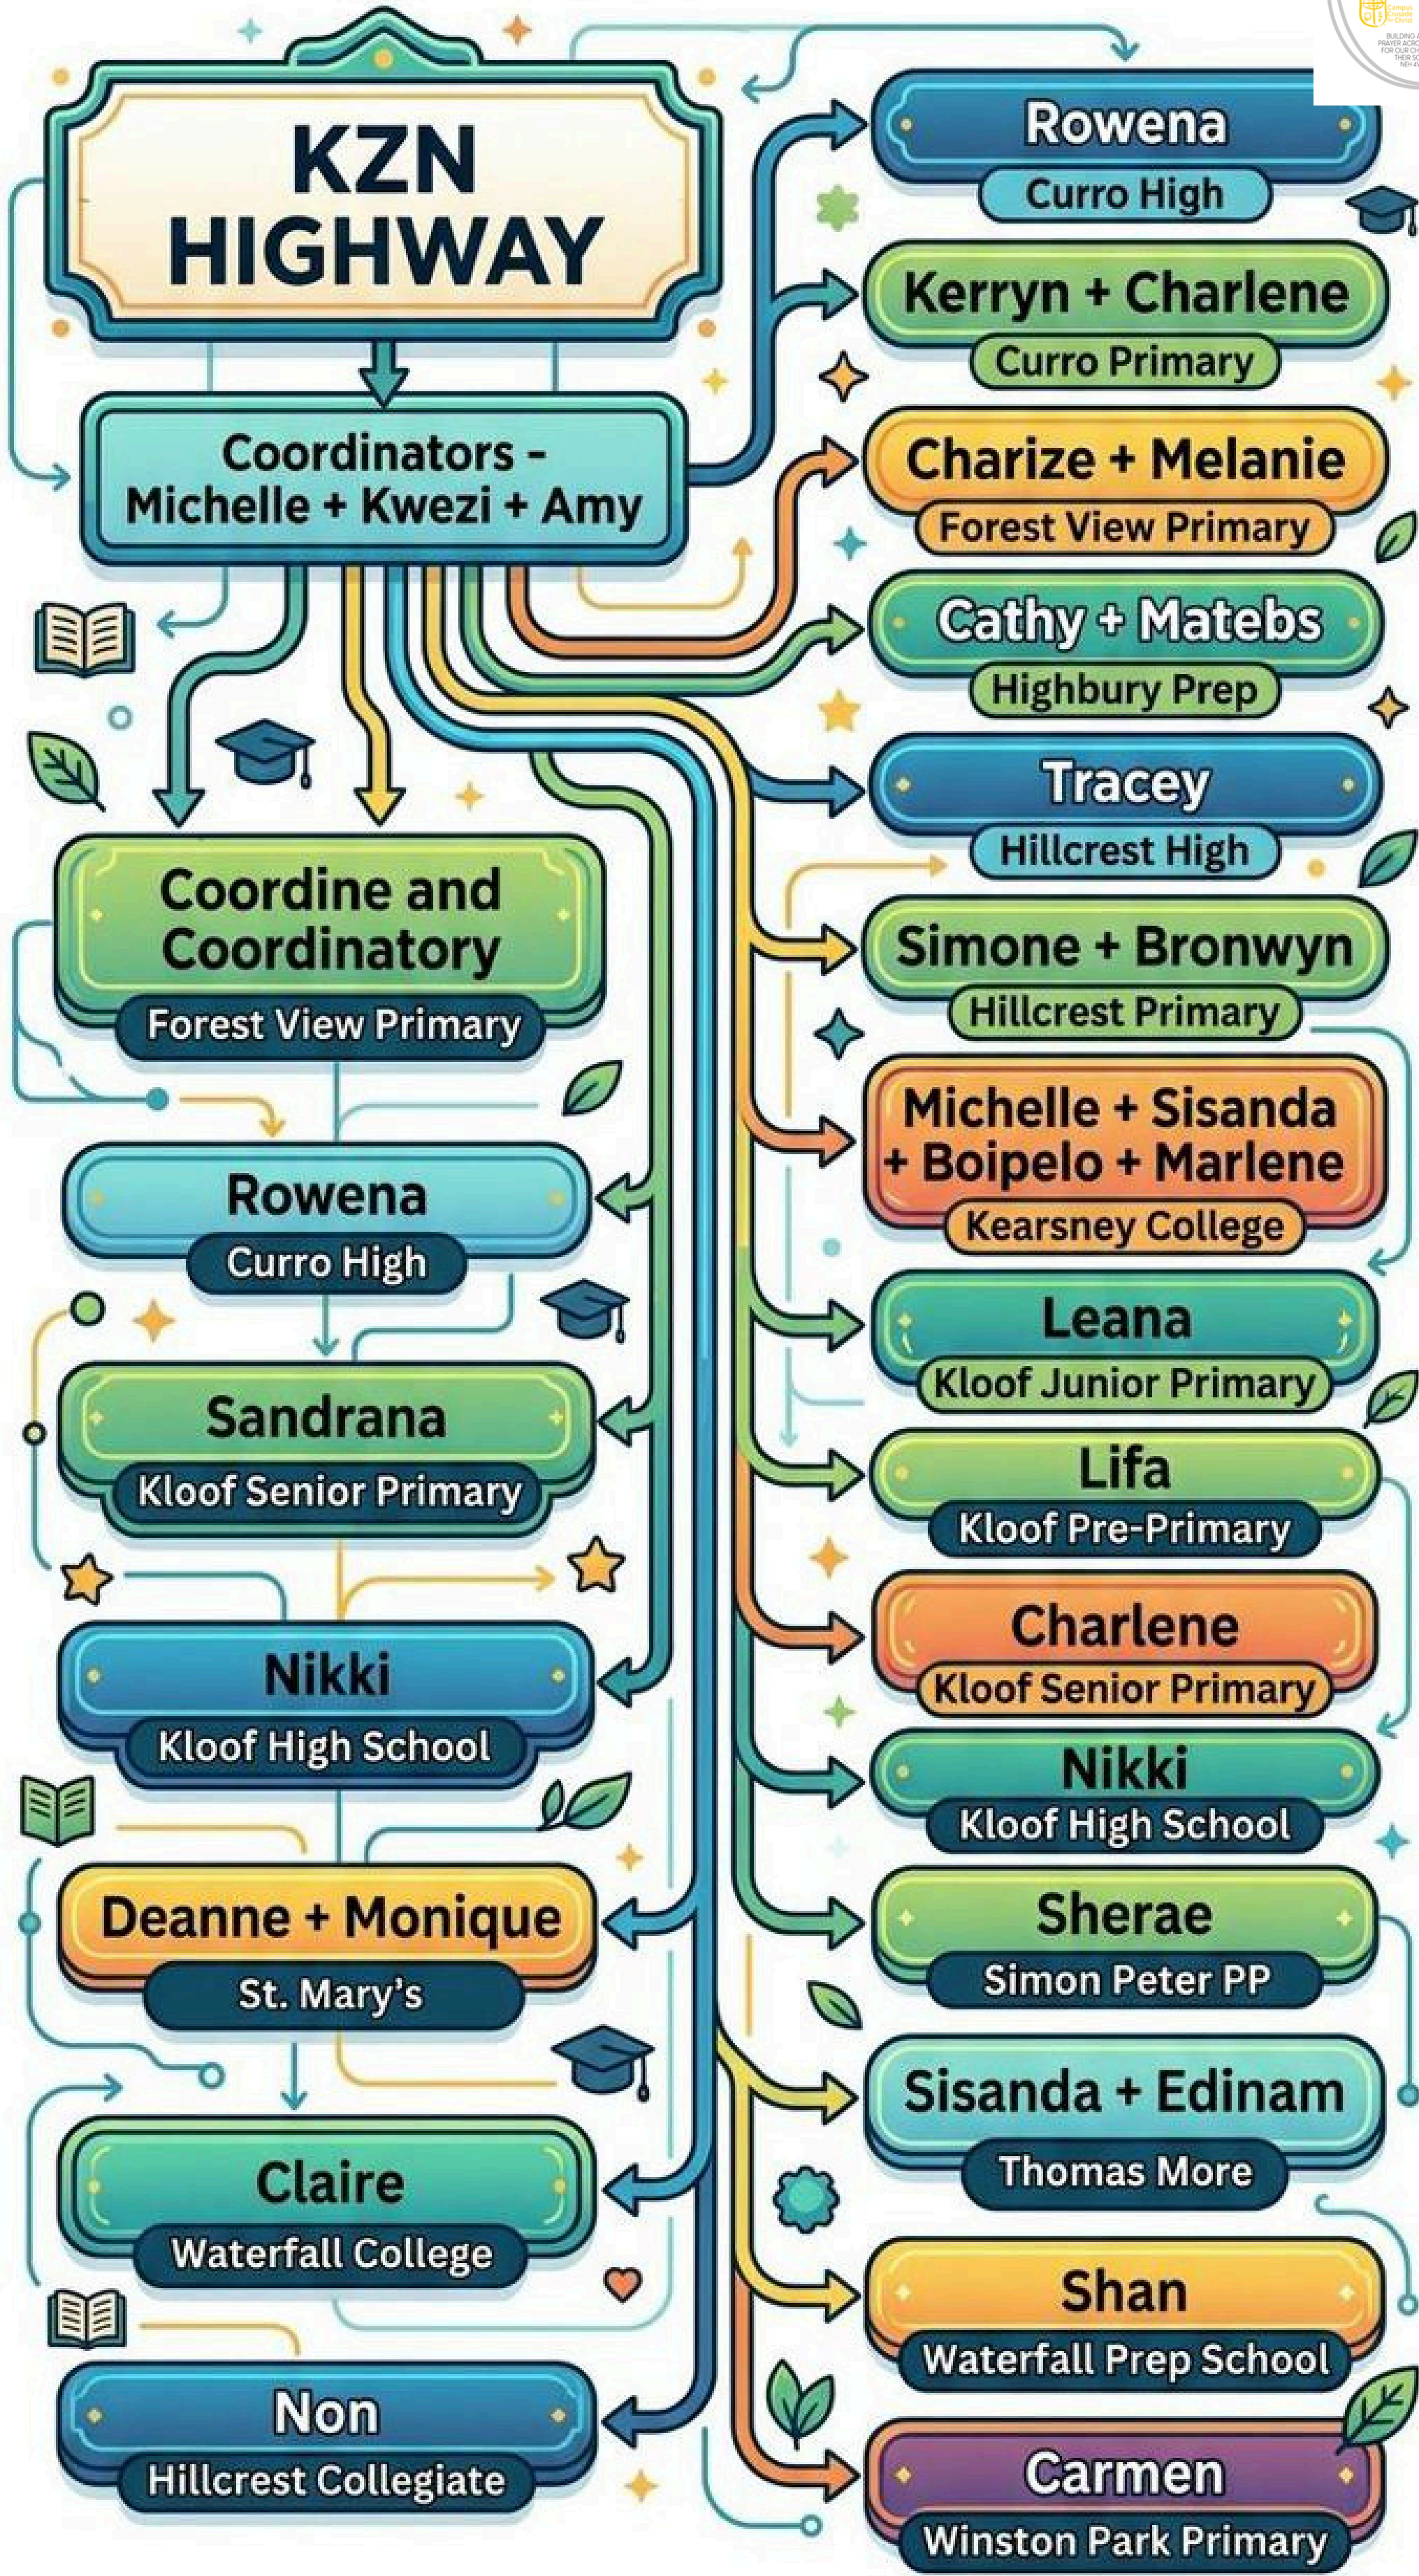

Phoenix Cluster

Grandmore Primary - Reshma

Riverview Primary - Reshma

Palm View Secondary - Reshma

Stanmore Secondary - Sarah

Northmead Secondary - Sarah

KZN SOUTH - QUEENSBURG

KZN HIGHWAY