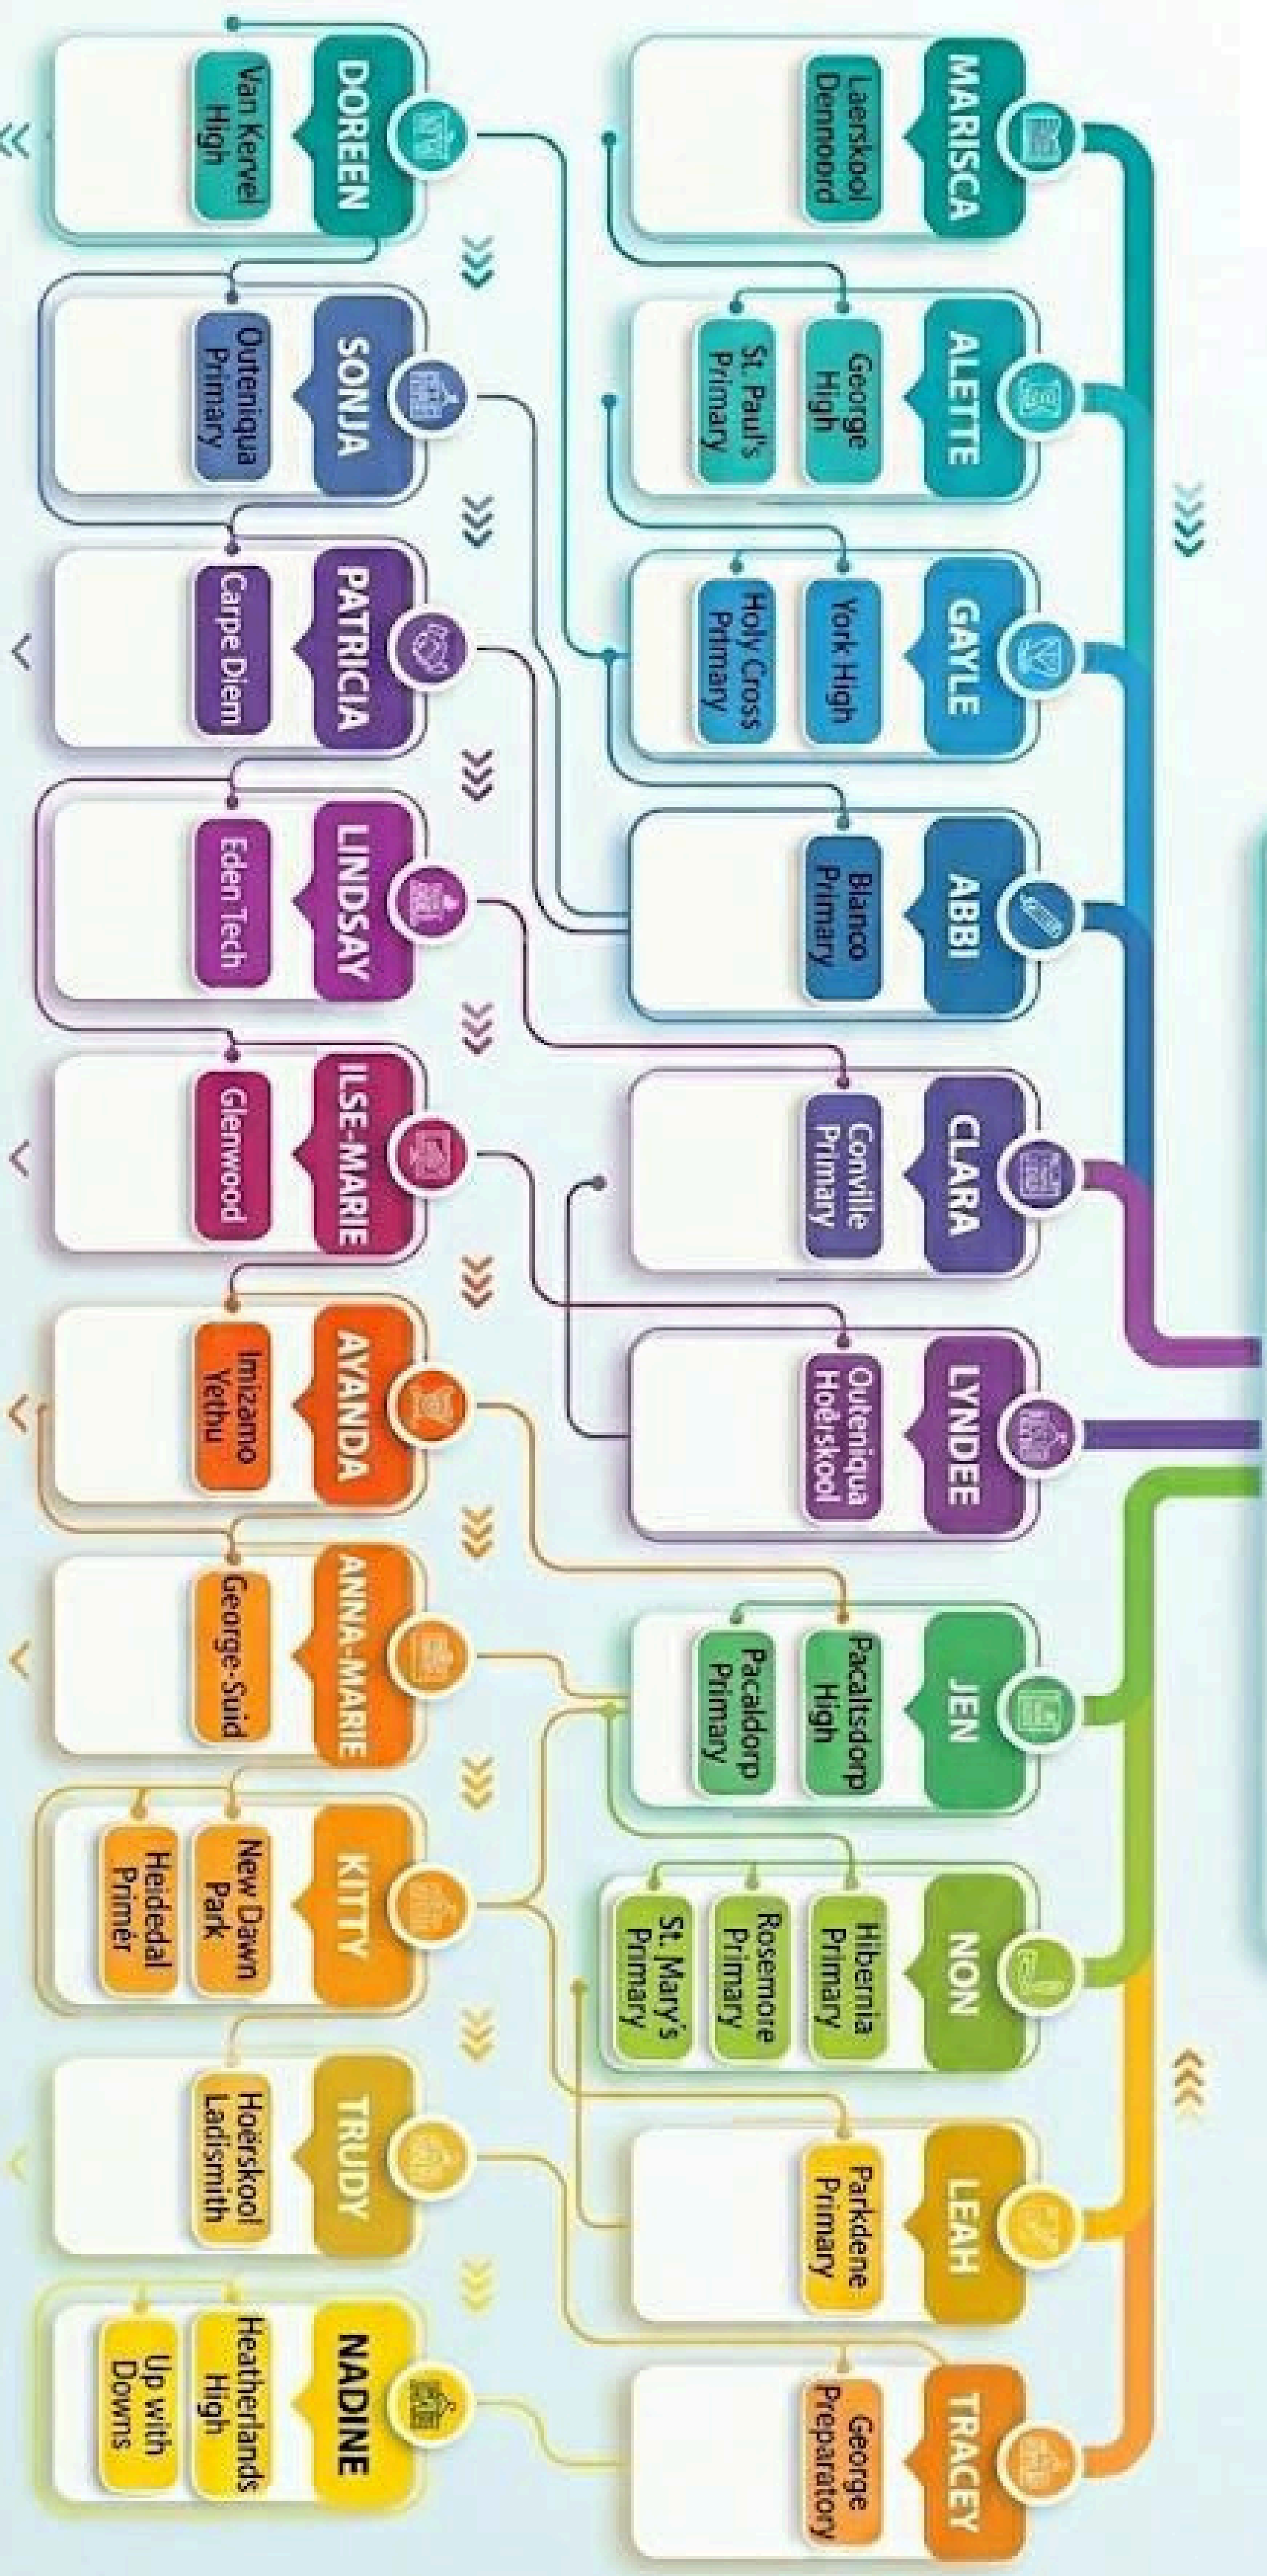

GEORGE AREA SCHOOLS ORGANIZATIONAL CHART

AREA COORDINATOR: NADINE