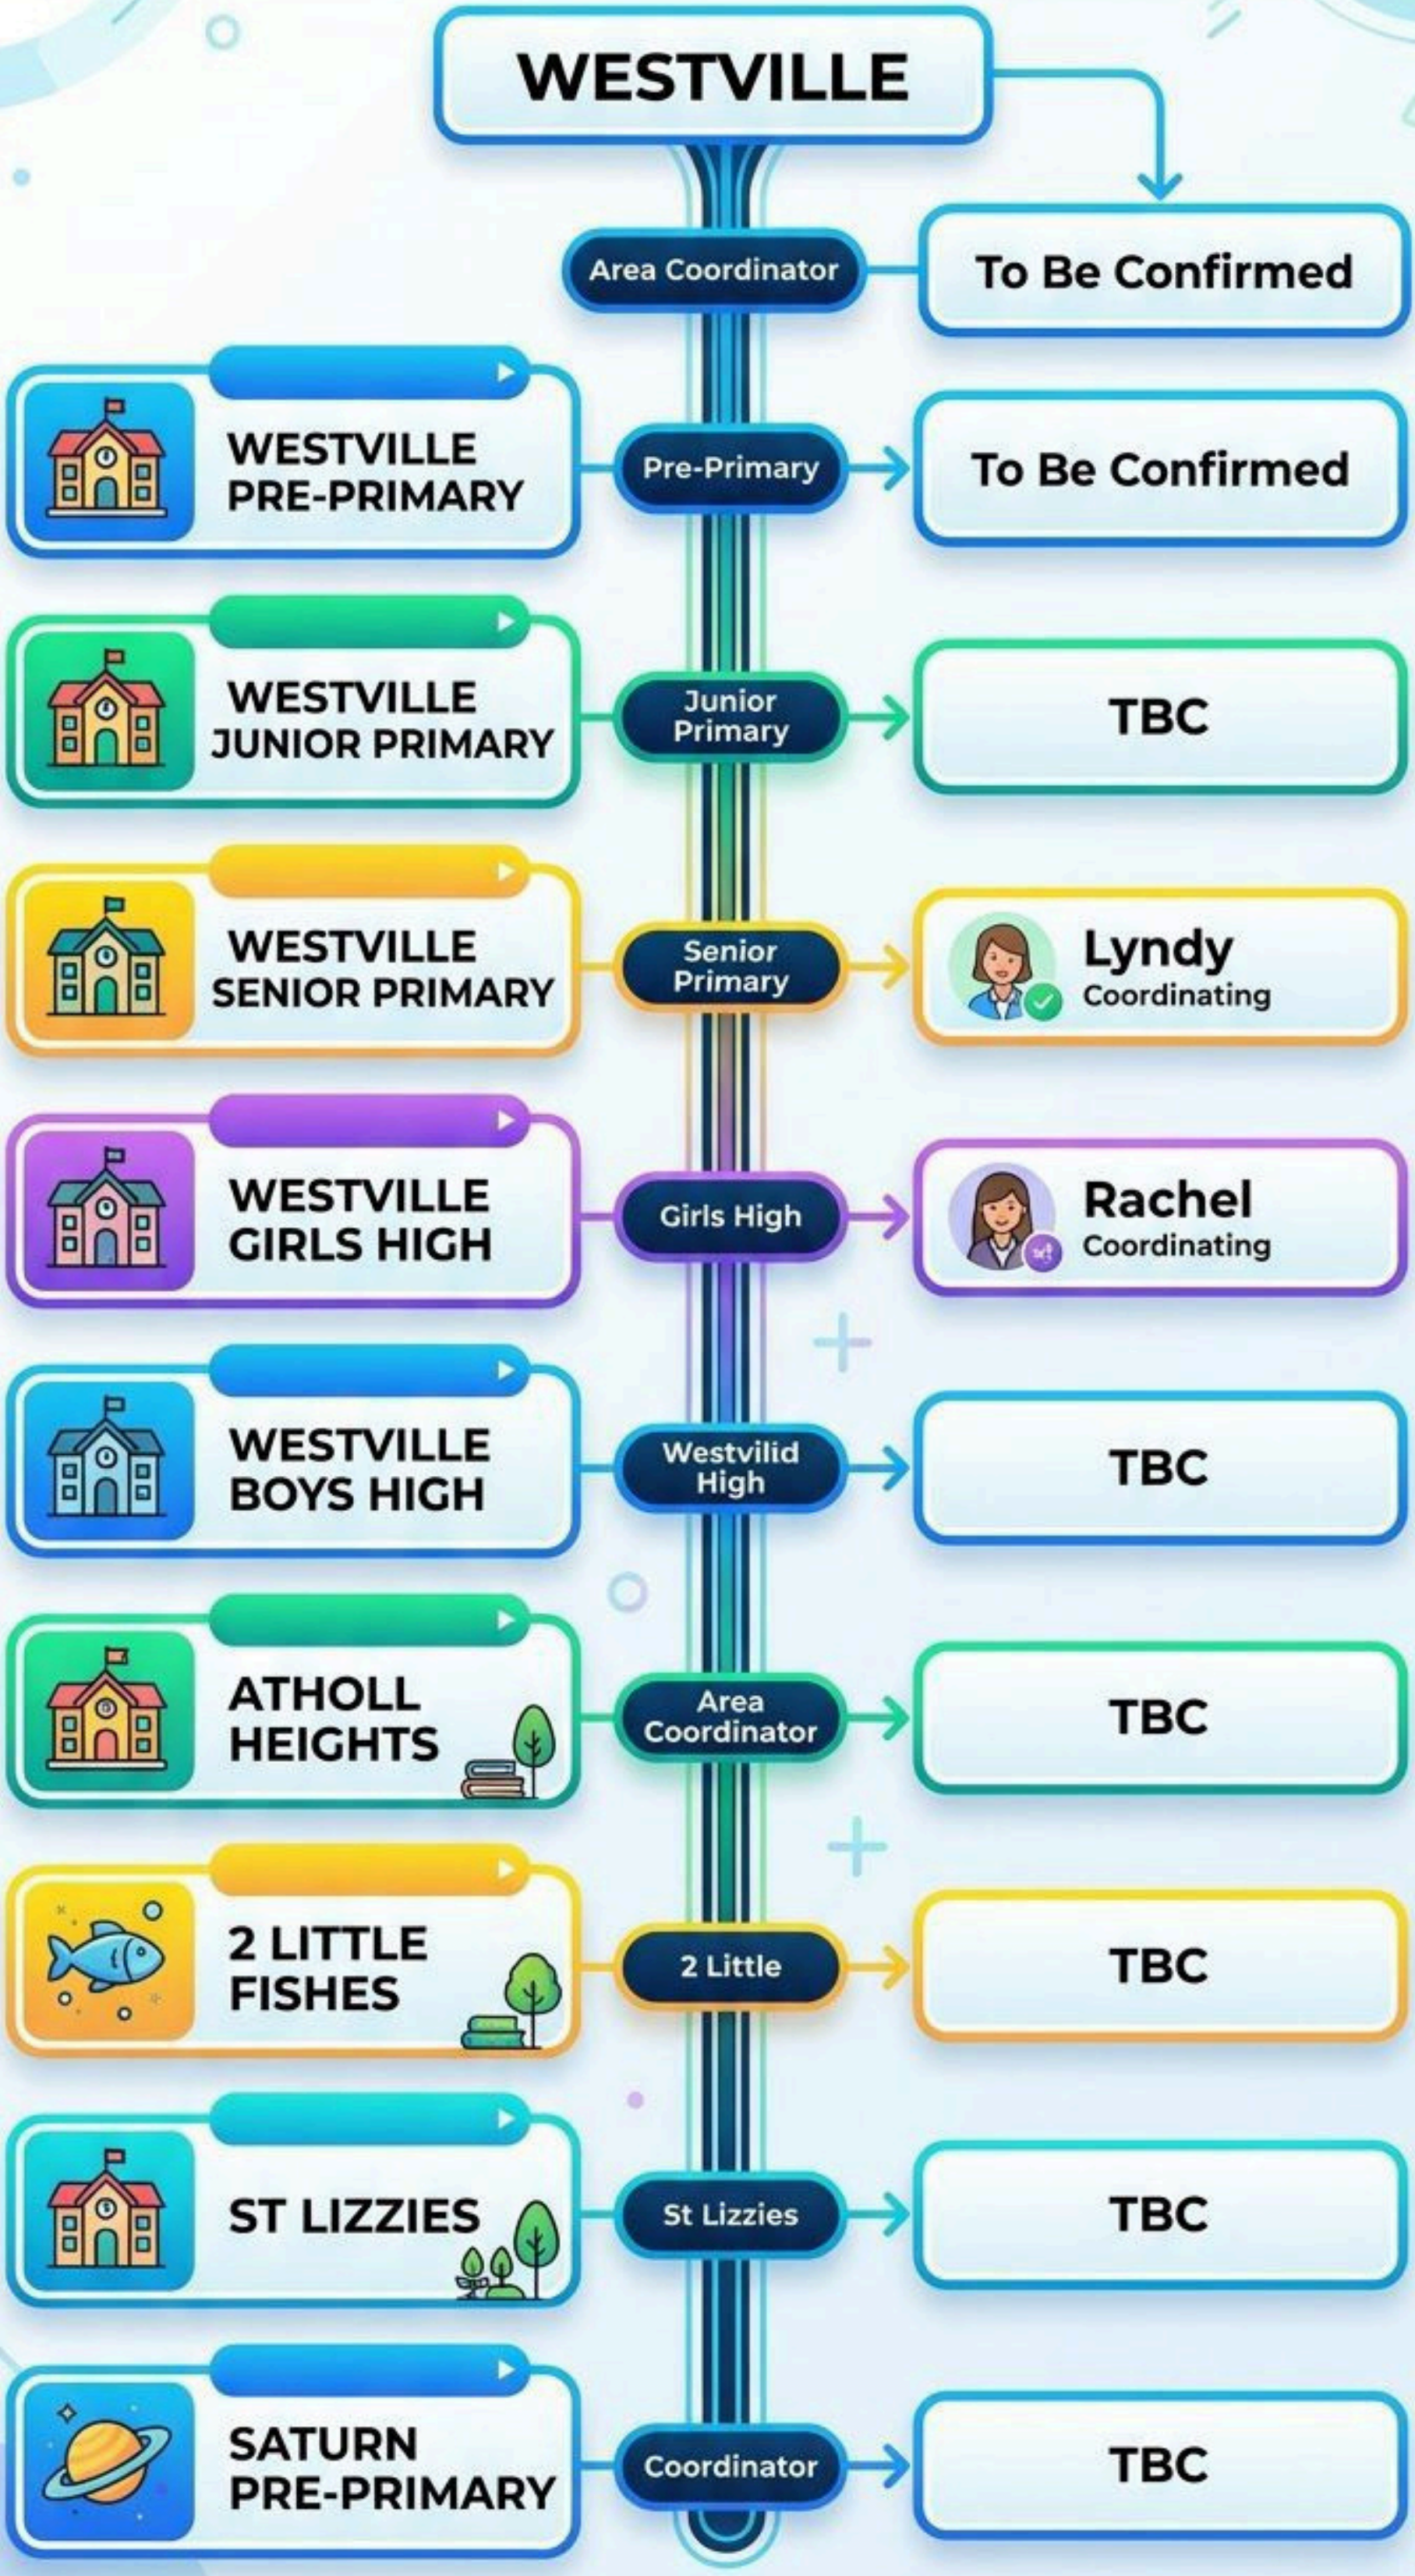

WESTVILLE AREA ORGANIZATIONAL FLOW